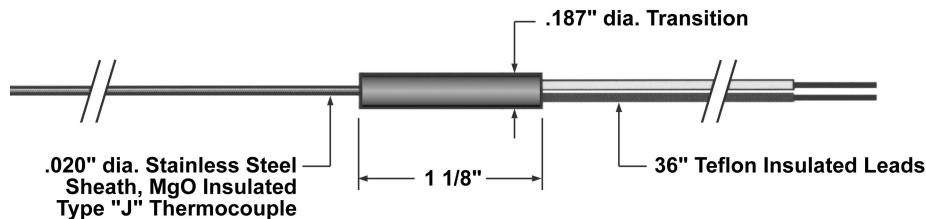

Hi-Temp Cartridge Heaters

With Replaceable Thermocouple

Not Just for Runnerless Anymore...

For many years the replaceable MgO insulated thermocouple has been a feature of bushings, torpedoes, Sensitwin® and integrally heated nozzles. These are all components unique to our runnerless systems.

A miniature stainless steel tube thermowell is swagged into the heater assembly; a .020" diameter stainless steel sheathed MgO insulated "J" type thermocouple is inserted into the thermowell.

Less Downtime