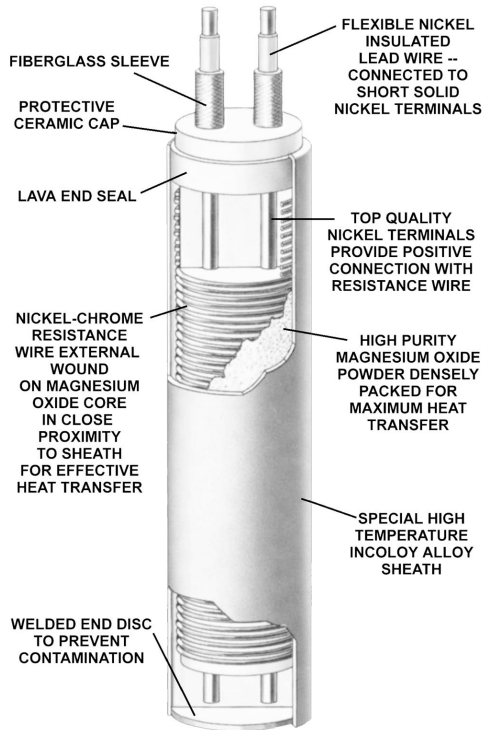

Hi-Temperature Quality Cartridge Heaters for Excellent Heat Transfer Efficiency

FEATURES:

- Longer Heater Life
- Internal Temperatures to 1600°F
- Optimum Performance
- Standard Sizes and Ratings
- Special Hi-Temp Alloy Sheath Material
- Choice of Voltage 120V or 240V (Other Voltages on Request)

Many sizes and constructions in stock!

TYPE & LEAD LENGTH SPECIFICATIONS

(See following page for descriptions of each termination type available.)

Type AH cartridges are available with the following terminations:

AA, GS, FC, 9S, FR, and SC.

Type AF cartridges are available with the following terminations:

AA, GS, FC, SP, BD, 9S, FR, GG, AL, and SC.

Type AG cartridges are available with the following terminations:

AA, GS, FC, SP, BD, GG, AL, 9S, FR, 9R, RA, 9A, SB, LB, BB, and SC.

Type GG cartridges are only available with 10" flexible leads.